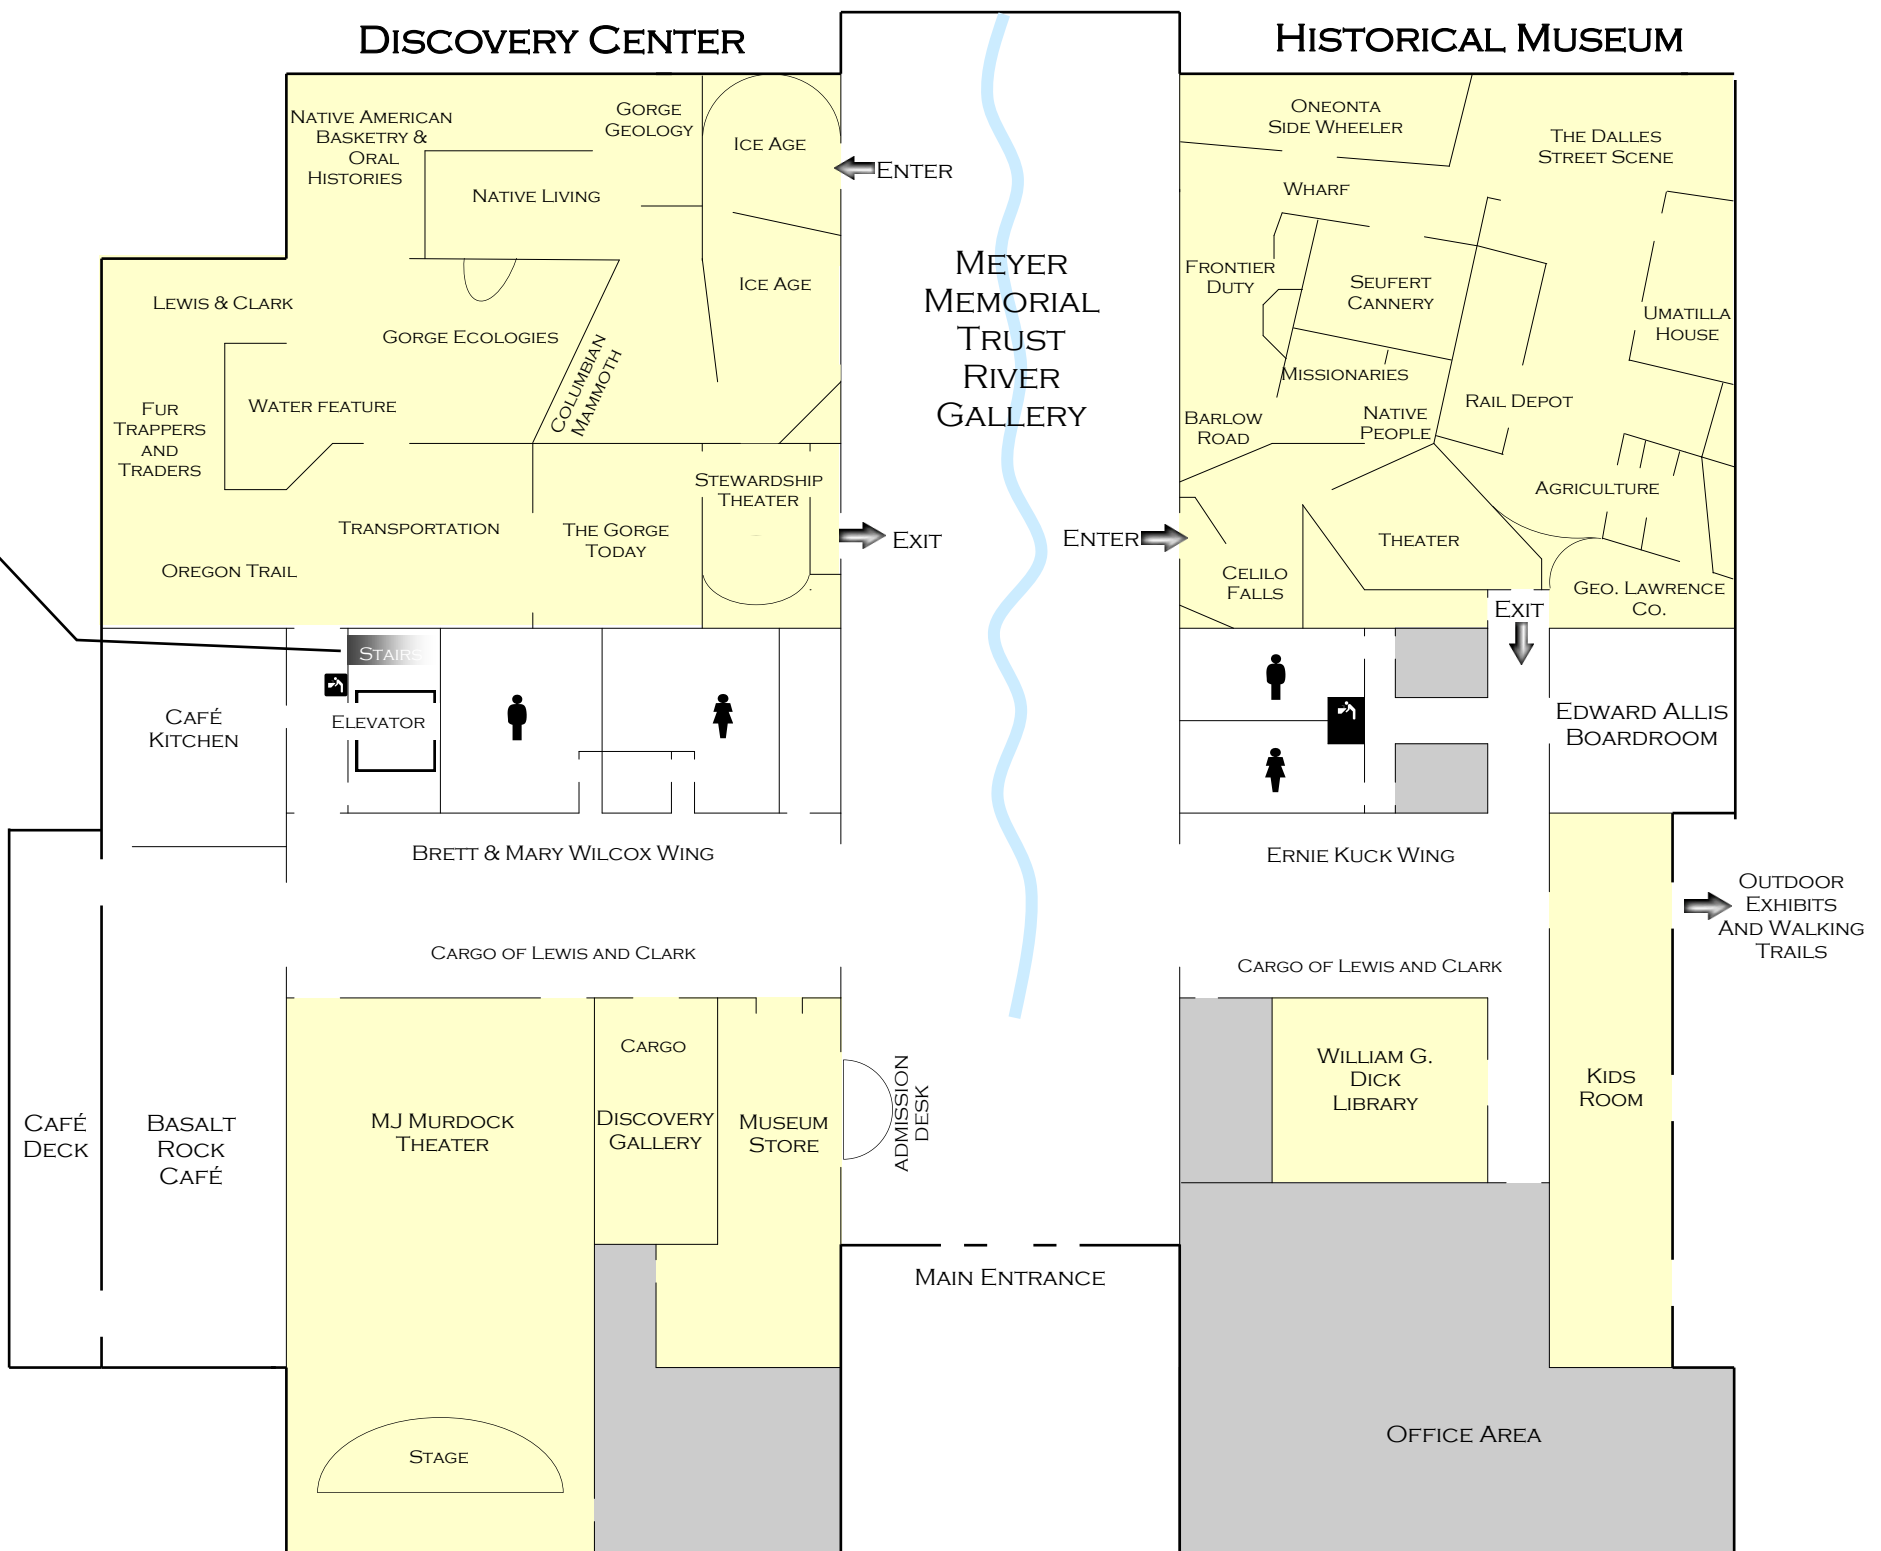

# DISCOVERY CENTER

# HISTORICAL MUSEUM

**COLUMBIA GORGE  
DISCOVERY CENTER & MUSEUM**

*be present... in the past*

5000 Discovery Drive  
The Dalles, Oregon 97058  
Exit 82 on Interstate 84  
541-296-8600  
www.gorgediscovery.org